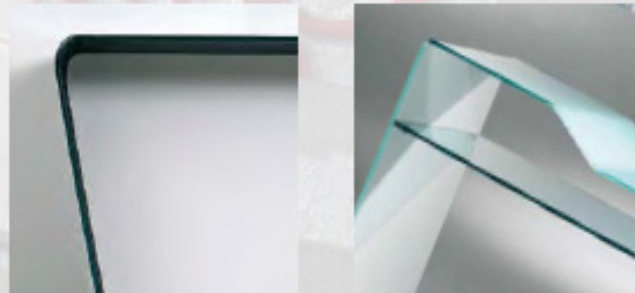

consolle
consoles / consolas
konsolen / consolas