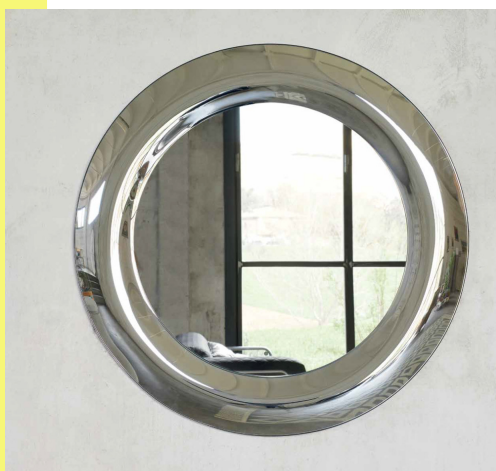

Specchio in cristallo curvato disponibile argento, bronzo, fumé argentati a mano.

Curved wall mirror available in silver, bronze and fumé with handmade silver finishing.

1265/A/B/F TONDO

Ø 90 cm