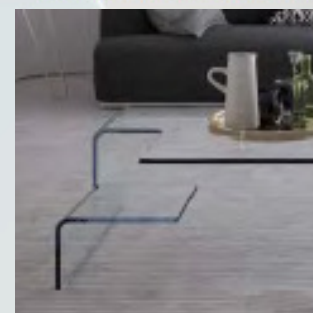

Bookshelf in 10mm clear glass. Columns in bent clear glass. Shelves in clear glass oval/elliptical shape. Available in clear glass or lacquered in different colors.

tavolini

coffee tables / tables basses
couchtische / mesitas