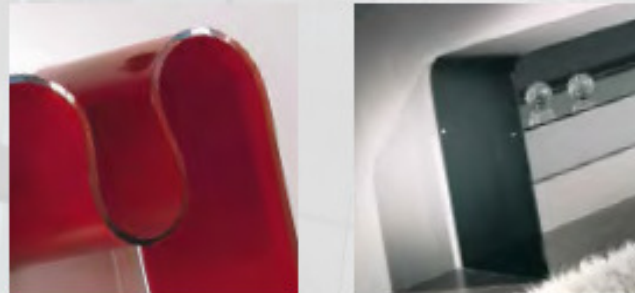

consolle
consoles / consolas
konsolen / consolas