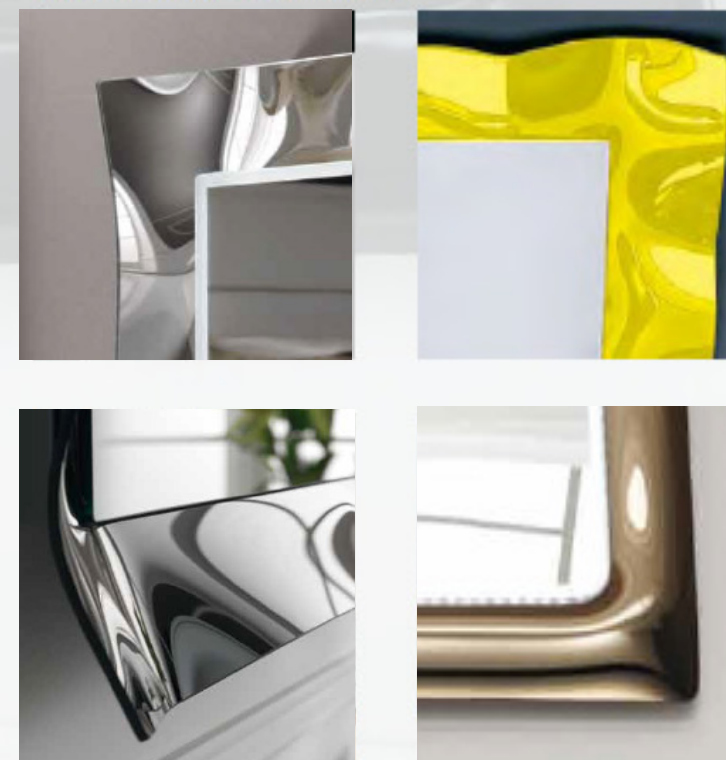

specchi
mirrors / miroirs
spiegel / espejos

Specchio in cristallo curvato disponibile argento, bronzo, fumé argentati a mano.

Curved wall mirror available in silver, bronze and fumé with handmade silver finishing.