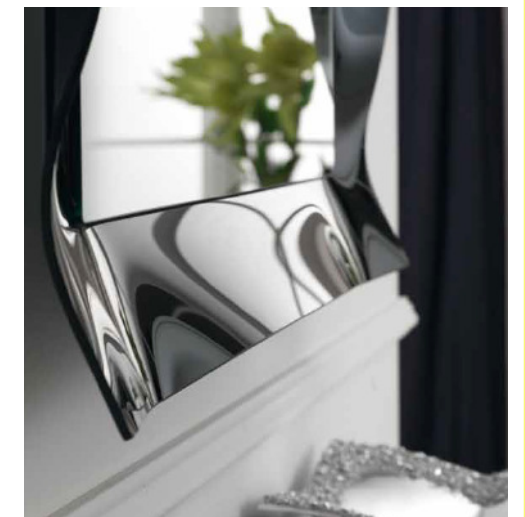

specchi
mirrors/miroirs/Spiegeln/espejos