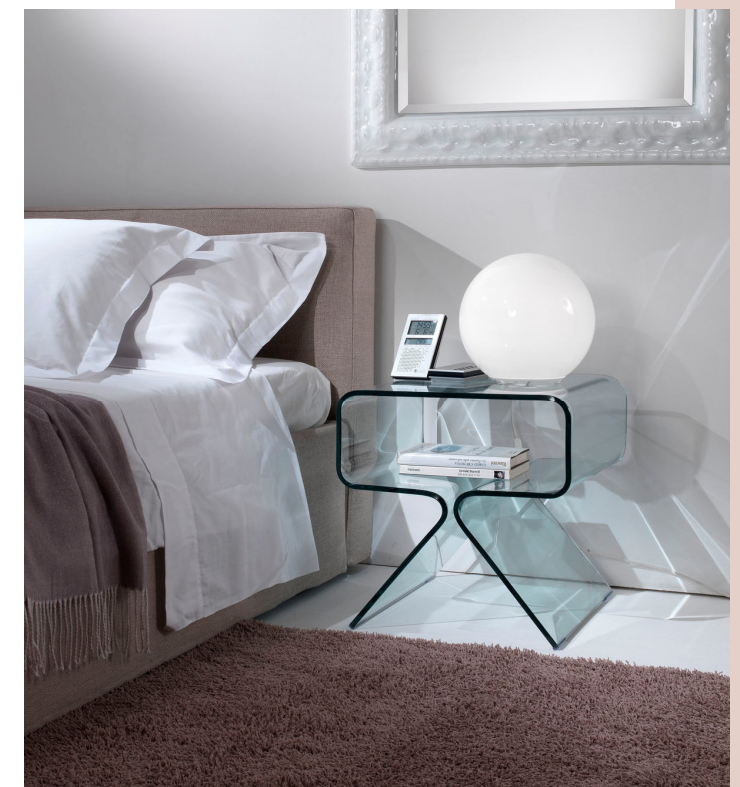

Coffee table in curved glass, 10mm thick.

1408/T RELAX

45 x 43 x 43h cm

Tavolino di servizio o comodino in cristallo curvato di spessore 10mm.

Coffee table or bed-side table in curved glass, 10mm thick.

vetrine
showcases / vitrines
vitrienen / cristaleras