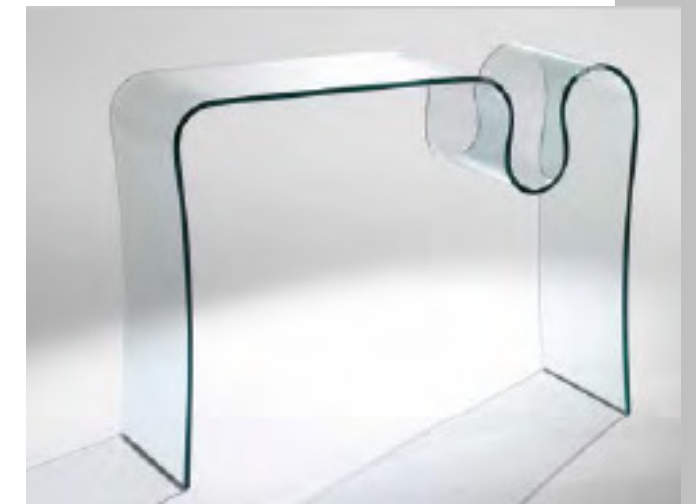

887/T/L EVA

35 x 105 x 78h cm

Consolle in cristallo curvato da 12mm disponibile trasparente o laccata in vari colori.

Console in 12mm-thick curved clear glass or lacquered in different colors.

1354/T/L AURORA

35 x 103 x 75h cm

Consolle in cristallo curvato da 12mm disponibile trasparente o laccata in vari colori.

Console in 12mm-thick curved clear glass or lacquered in different colors.