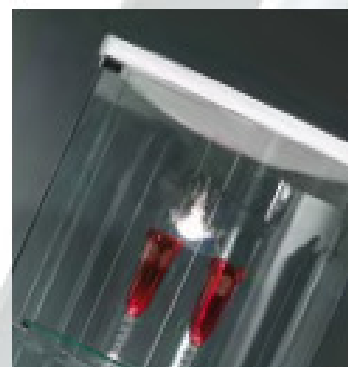

Coffee table in curved glass, 10mm thick.

1408/T RELAX

45 x 43 x 43h cm

Tavolino di servizio o comodino in cristallo curvato di spessore 10mm.

Coffee table or bed-side table in curved glass, 10mm thick.

vetrine
showcases / vitrines
vitrienen / cristaleras