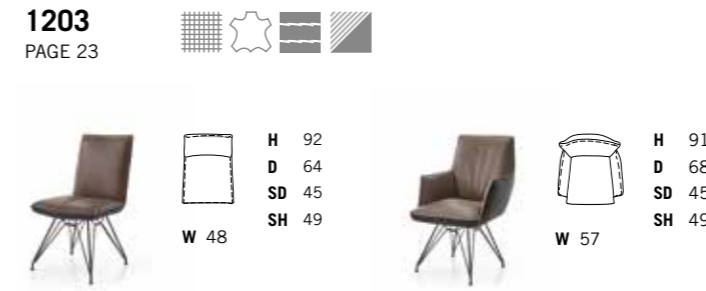

1203 PAGE 23

LEATHER HOLDER (optionally)
brown, black

WIRE FRAME or TRIPOD FRAME
stainless steel, metal powder-coated structural black mat

CANTILEVER
nickel satined (stainless steel optics), metal powder-coated structural black mat

SOLID WOODEN LEG (optionally rotatable 320°/UV-laminated oil effect)
beech, wild oak natural, wild oak bianco, walnut or wild oak black stained (lacquered)