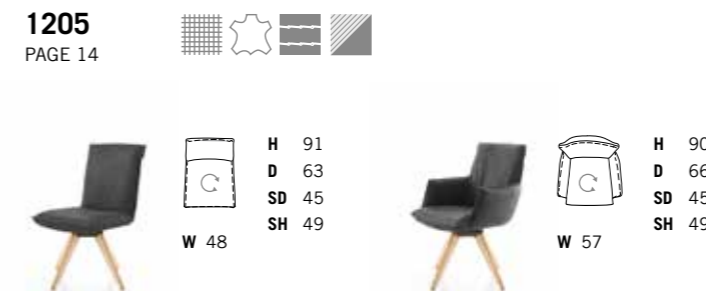

1205 PAGE 14

ANGLE FRAME
stainless steel, metal powder-coated structural black mat

SOLID WOODEN LEG (optionally rotatable 320°/UV-laminated oil effect)
beech, wild oak natural, wild oak bianco, walnut or wild oak black stained (lacquered)