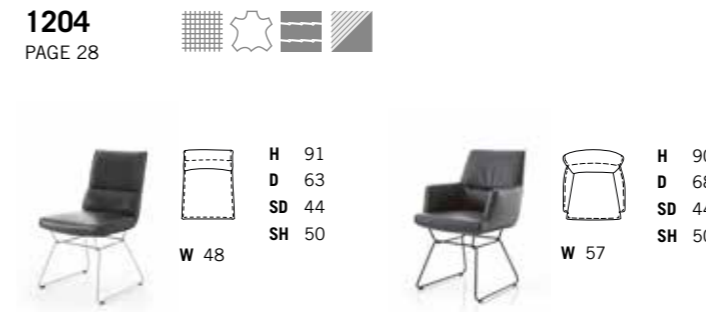

1204 PAGE 28

LEATHER HOLDER (optionally)
brown, black

WIRE FRAME
stainless steel, metal powder-coated structural black mat

SOLID WOODEN LEG (optionally rotatable 320°/UV-laminated oil effect)
beech, wild oak natural, wild oak bianco, walnut or wild oak black stained (lacquered)