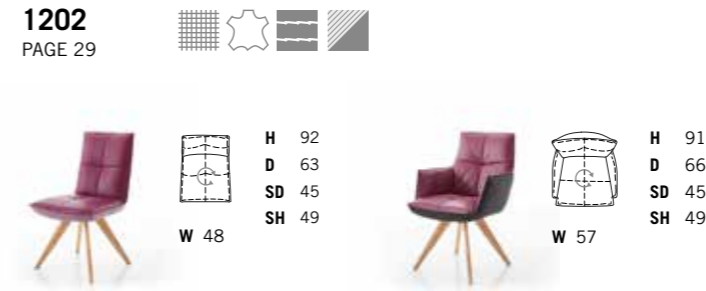

1202 PAGE 29

LEATHER HOLDER (optionally)
brown, black

TRIPOD FRAME
nickel satined (stainless steel optics), metal powder-coated structural black mat

SOLID WOODEN LEG (optionally rotatable 320°/UV-laminated oil effect)
beech, wild oak natural, wild oak bianco, walnut or wild oak black stained (lacquered)