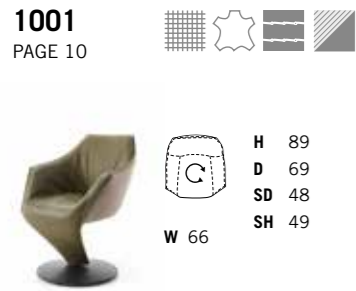

OVERVIEW OF CHAIRS

EXPLANATION

BASE FRAMES (depending on the model)

1001 PAGE 10

METAL ROTARY PLATE (rotatable 360°)
 nickel satined (stainless steel optics), metal powder-coated structural black mat

1005 PAGE 11