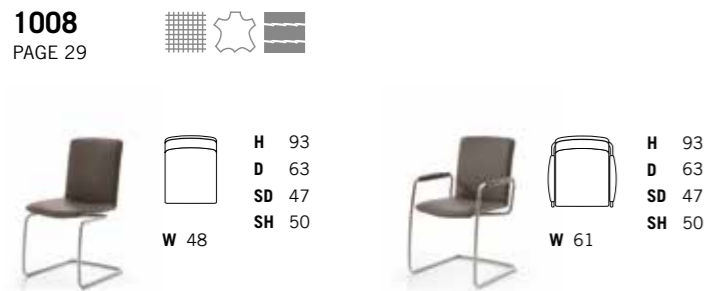

OVERVIEW OF CHAIRS

EXPLANATION

BASE FRAMES (depending on the model)

1001 PAGE 10

METAL ROTARY PLATE (rotatable 360°)
 nickel satined (stainless steel optics), metal powder-coated structural black mat

1005 PAGE 11

METAL ROTARY PLATE (rotatable 360°)
 nickel satined (stainless steel optics), metal powder-coated structural black mat

1008 PAGE 29

CANTILEVER
 stainless steel, metal powder-coated structural black mat

1201 PAGE 12