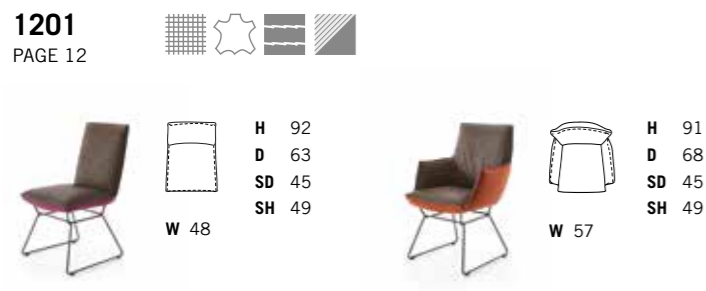

OVERVIEW OF CHAIRS

EXPLANATION

BASE FRAMES (depending on the model)

1001 PAGE 10

METAL ROTARY PLATE (rotatable 360°)
 nickel satined (stainless steel optics), metal powder-coated structural black mat

1005 PAGE 11

METAL ROTARY PLATE (rotatable 360°)
 nickel satined (stainless steel optics), metal powder-coated structural black mat

1008 PAGE 29

CANTILEVER
 stainless steel, metal powder-coated structural black mat

1201 PAGE 12