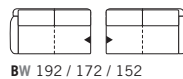

ANBAUELEMENTE ADD-ON ELEMENTS armrest left/right