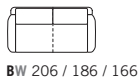

EINZELSOFAS SINGLE SOFAS