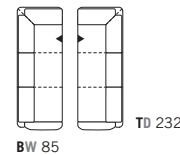

ACCESSORIES

Armrest cushion, approx. 48 x 35 cm
 Kidney-shaped cushion, approx. 55 x 23 cm and approx. 68 x 23 cm

Headrest with sofas (60 x 71 cm) and headrest with armchair A, (50 x 71 cm), insertable with metal holder. Available in nickel satined (stainless steel optics). The headrest can be adjusted by a ratchet mechanism that allows different positions.

ANBAUECK Hocker links/rechts ADD-ON CORNER stool left/right

ANBAUECK Armlehne links/ rechts ADD-ON CORNER armrest left/right

LIEGEN Armlehne links/rechts DAYBEDS armrest left/right

HOCKER STOOL

JUMBOHOCKER JUMBO STOOL

HOCKERBANK STOOL BENCH

Alle Maße sind Zirkumaße in Zentimeter. Alle Rücken im Originalbezug. All stated dimensions are approximate in centimeters. All backs in the original covering.

www.koinor.com

KOINOR Polstermöbel
 GmbH & Co. KG
 Landwehrstraße 14
 96247 Michelau
 Germany
 Tel.: +49 9571 892-0
 Fax: +49 9571 83310
 info@koinor.de