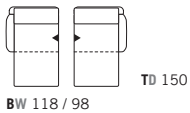

LIEGEN Armlehne links/rechts DAYBEDS armrest left/right

HOCKER STOOL

JUMBOHOCKER JUMBO STOOL

HOCKERBANK STOOL BENCH