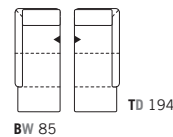

ACCESSORIES

Armrest cushion, approx. 48 x 35 cm
 Kidney-shaped cushion, approx. 55 x 23 cm and approx. 68 x 23 cm

Headrest with sofas (60 x 71 cm) and headrest with armchair A, (50 x 71 cm), insertable with metal holder. Available in nickel satined (stainless steel optics). The headrest can be adjusted by a ratchet mechanism that allows different positions.

CUSHION RECOMMENDATION

With the add-on corner with stool we recommend to use in addition the matching back

FÜSSE LEGS

EINZELSOFAS SINGLE SOFAS

SESSEL ARMCHAIR

ANBAUELEMENTE ADD-ON ELEMENTS armrest left/right

ANBAUECK Hocker links/rechts ADD-ON CORNER stool left/right

ANBAUECK Armlehne links/ rechts ADD-ON CORNER armrest left/right

LIEGEN Armlehne links/rechts DAYBEDS armrest left/right

HOCKER STOOL

JUMBOHOCKER JUMBO STOOL

HOCKERBANK STOOL BENCH

Alle Maße sind Zirkumaße in Zentimeter. Alle Rücken im Originalbezug. All stated dimensions are approximate in centimeters. All backs in the original covering.

www.koinor.com

KOINOR Polstermöbel
 GmbH & Co. KG
 Landwehrstraße 14
 96247 Michelau
 Germany
 Tel.: +49 9571 892-0
 Fax: +49 9571 83310
 info@koinor.de