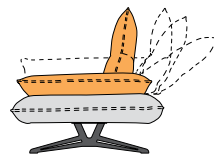

HH min. 70 / max. 100
TD min. 98 / max. 147
ST SD min. 58 / max. 87
SH SH 42

FUSSSTÜTZE*

motorisch klappbar

FOOT REST*

motor-driven, foldable

TD 48
BW 49 / 34

*auch mit Akku
erhältlich
*also available
with battery

HOCKERBANK STOOL BENCH

TD 60
BW 120

EINZELSOFAS SINGLE SOFAS

BW 204 / 234 / 264