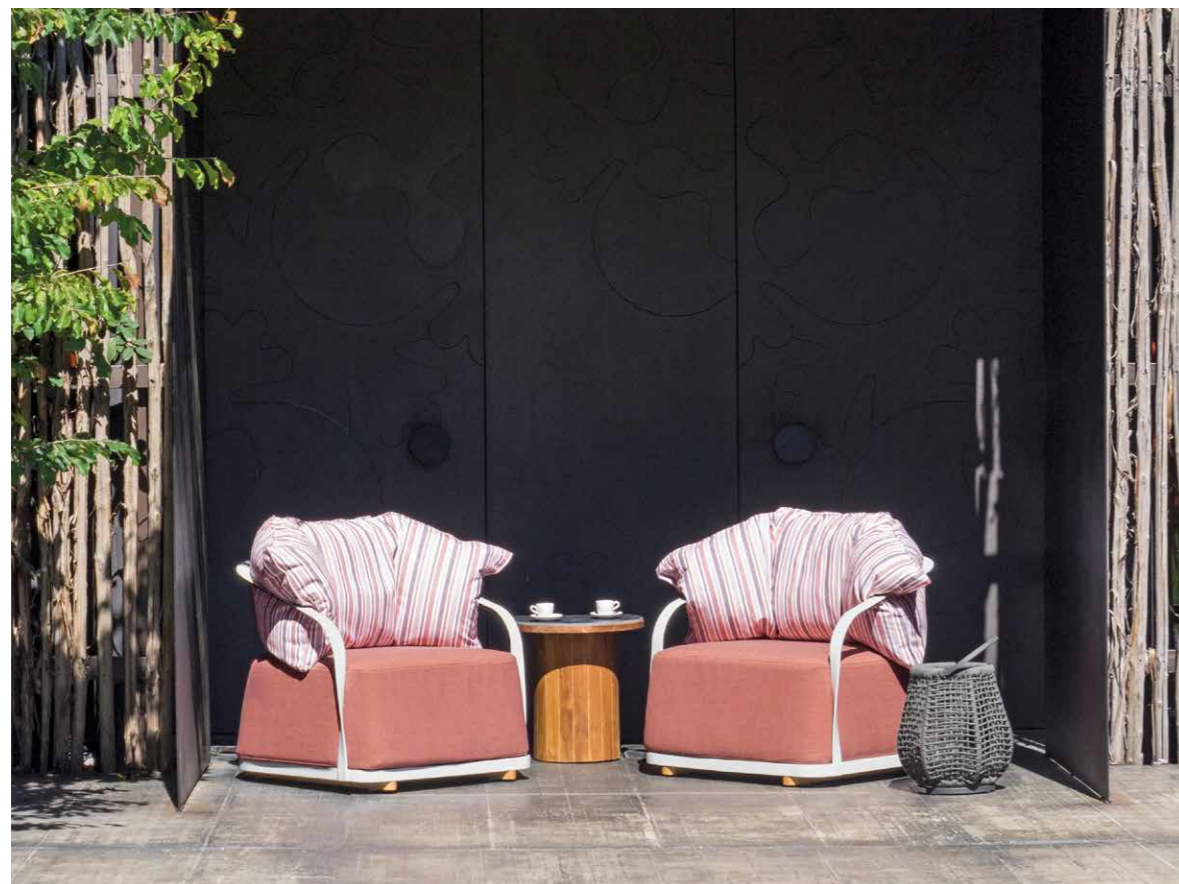

TANGO

POLTRONA
Armchair

TANGO Armchair
W 83 D 85 H 75 (cm)

Back Cushion
Cat. C Fenner 130
Seat Cushion
Cat. C Erfoud 130

FRISBEE Service Table
D 50 H 51 (cm)

Teak Structure
Noir Stoneware Top

LUDO Lantern
D 36 H 33 (cm)

Aluminium Graphite Structure
Round Rope R12T