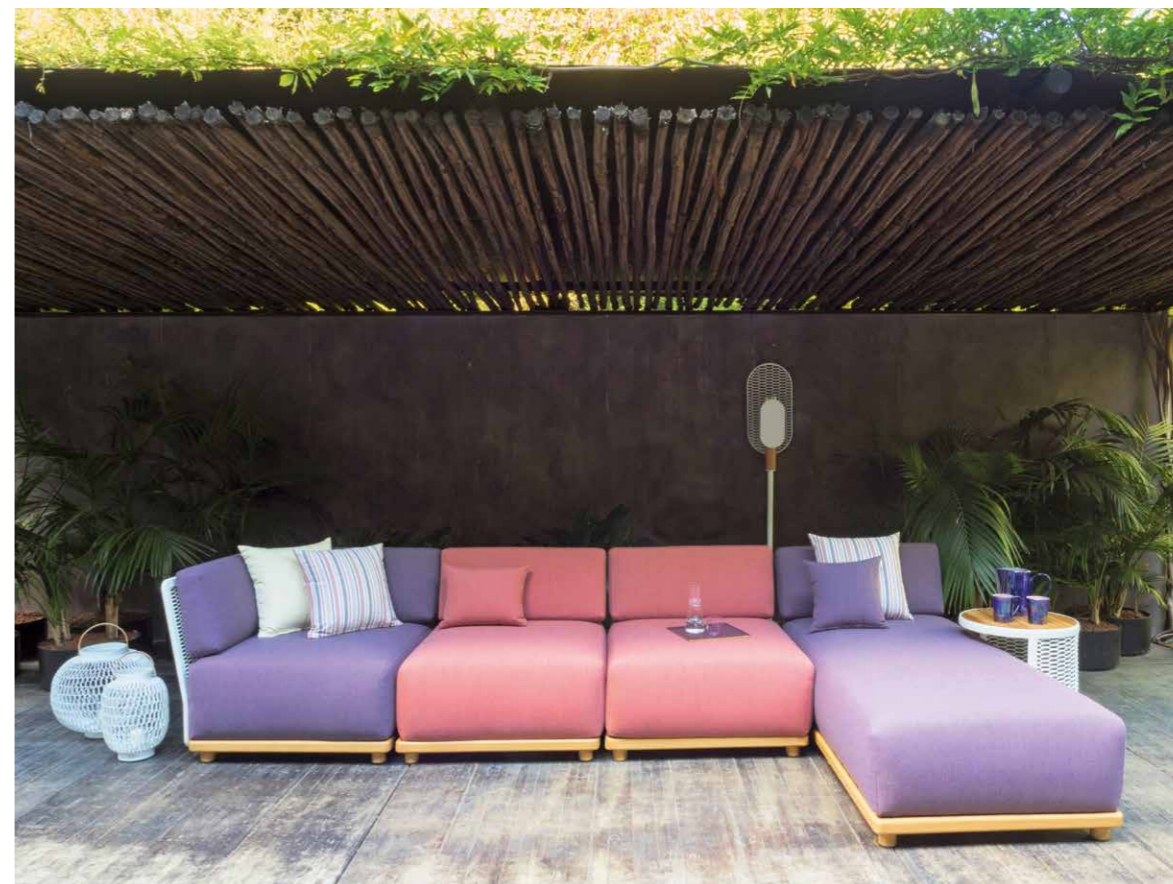

SWITCH

DIVANO MODULARE, LANTERNE, SERVITORE
Modular Sofa, Lanterns, Service Table

SWITCH Modular Sofa
W 345 D 93 - 180 H 78 (cm)

Back and Seat Cushions
Cat. C Erfoud 130
Deco 50 x 50 (cm)
Cat. C Fenner 130
Deco 40 x 40 (cm)
Cat. A 15/151

SWITCH Lanterns L-XL
D 28 H 35,5 - D 45,5 H 40 (cm)

White aluminium structure
Detail in teak effect aluminium

SWITCH Service Table
D 50 H 55 (cm)

White Aluminium Structure
Teak Top

TALK Floor Lamp
D 50 H 180 (cm)

White Aluminium Structure
Detail in teak effect aluminium